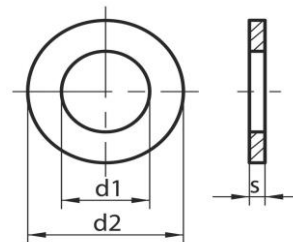

★ на склад / on stock

@ с поръчка / in request

EUROBOLT FASTENERS

www.euroboltbg.com ; e-mail:office@euroboltbg.com ; tel./fax.: + 359 (2) 931 81 21

DIN 988

Калибрована шайба

Пас шайба

d1	d2	s	s	s	s	s	s	s	s
d1	d2	0,1	0,2	0,3	0,5	1,0	1,2	1,5	2,0
48	60,0	★	★	★	★	★	@	★	★
50	62,0	★	★	★	★	★	@	★	★
52	65,0	★	★	★	★	★	@	★	★
55	68,0	★	★	★	★	★	@	★	★
56	72,0	★	★	★	★	★	@	★	★
60	75,0	★	★	★	★	★	@	★	★
63	80,0	★	★	★	★	★	@	★	★
65	85,0	@	@	@	@	@	@	@	@
70	90,0	@	@	@	@	@	@	@	@
75	95,0	@	@	@	@	@	@	@	@
80	100,0	@	@	@	@	@	@	@	@